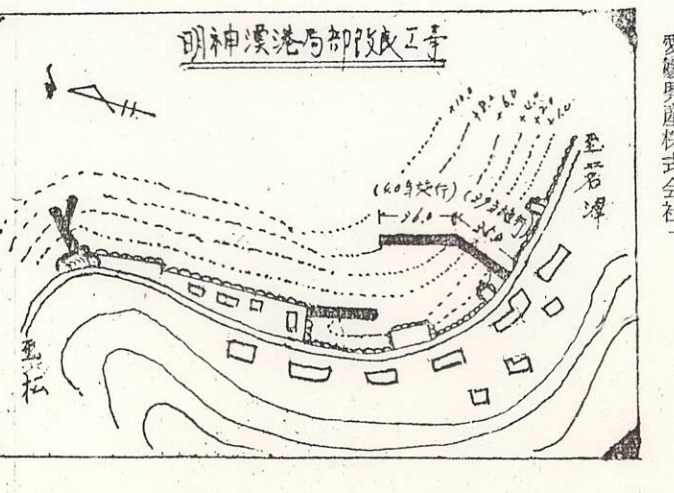

心配ごと相談所... なたたでも、どんなこ... とでも気軽に相談がもち...

あとかぎ... 六月三十日(本日)二... 階では定例町議会が開... 催されています。